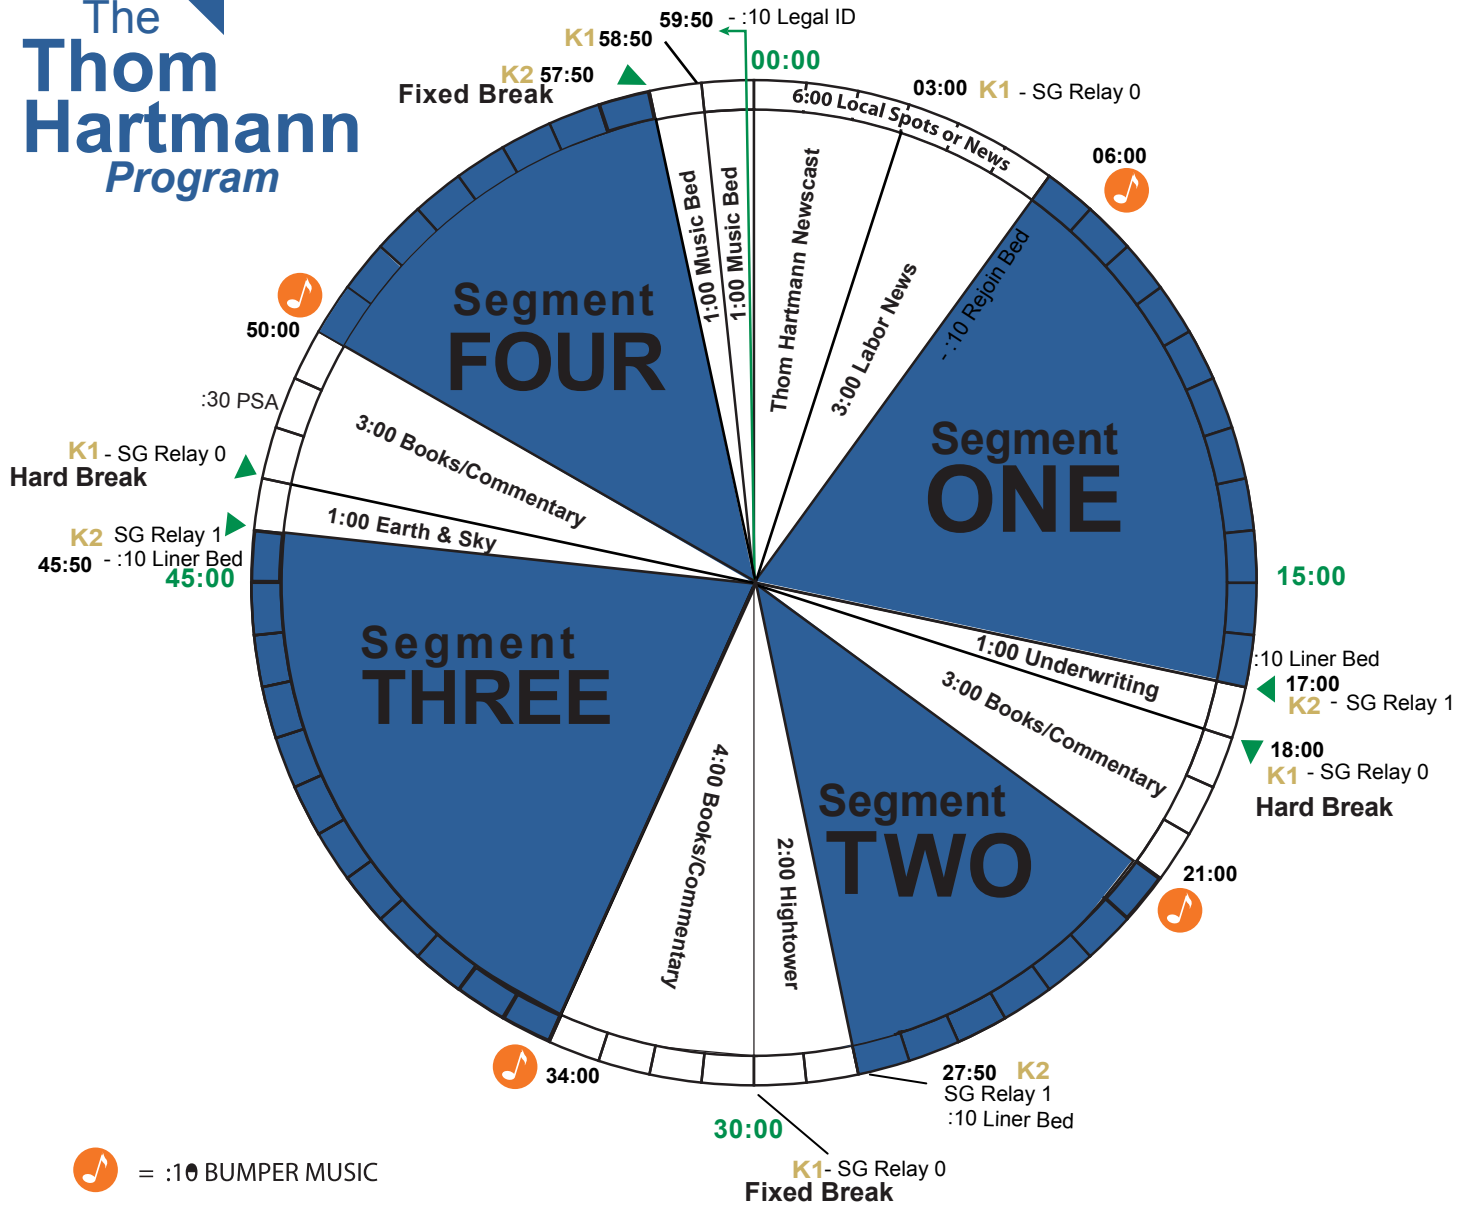

Program Clock for Non-Commercial Stations

FEED INFORMATION

Monday - Friday
 Live: 12 noon - 3 PM (ET)
 Transmitted via 128K MP3 stream behind password-protected firewall, FM audio quality, with 24/7 repeats, and FTP MP3 each-hour downloads available when show is over. Feed is Barix-compatible.

Note: Relays are remnants of commercial feed and do not need to be detected or decoded by your station. The entire show is FCC non-profit compliant in this format, and can be played without modification. Relay K1 is 25Hz tone; K2 is 35Hz tone.

EMERGENCY CONTACT NUMBERS

Technical Ops. 503-977-7988
 Studio Hotline 503-323-6479

AVAILS

Thom will voice underwriting spots for your station to overlay last :60 of each hour if you wish.

GENERAL CONTACT INFO